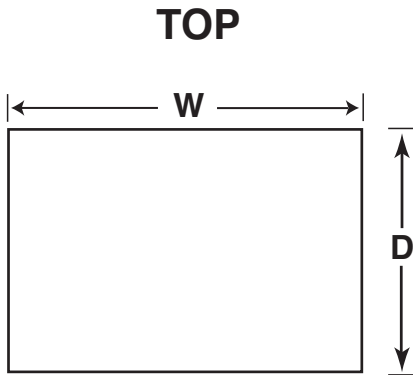

StrikeFirstUSA.com

HDOC-Heavy Duty Outdoor Fire Extinguisher Cabinets (Non-Rated)

Detail & Submittal Sheet

Construction Specifications:

Heavy Duty Outdoor Cabinet comes standard in 16 gauge **galvanized steel**. Standard finish is baked red enamel. Options include black enamel coat and stainless steel. Designed to be surface mounted and are ideal for installation in both outdoor and harsh indoor environments in non-rated applications.

- Includes weather resistive gasketing
- Full length 304 stainless steel piano hinge
- 2 roller ball catches, safety lock
- Sloped roof to facilitate drainage
- White "Fire Extinguisher" decal, "Pull Firmly to Open" decal, and stainless steel pull handle
- Option: 304 or 316** stainless steel with #4 finish
- Option: Black baked enamel

Project: _____
Specification Reference: _____
Model Number: _____ Quantity: _____
Architect: _____
Contractor: _____
Distributor: _____
Approved By: _____
Date: _____

Buy Online

* **Galvanized steel:** The preferred coated steel for use in architectural applications.
• Coated in zinc, heated to over 1000° F so iron is pulled from steel.
• Iron mixes with zinc coating, making it harder, more scratch-resistant, uniform appearance.
• Galvanized steel bonds better with paint, and it is better for welding.

** **316 SS** contains 2%-3% molybdenum, added to improve corrosion resistance to chlorides (like sea water).
304 SS has no molybdenum

✓	Mod. #	Turnback	Interior Tub Size			Overall Outside Trim		Accommodates Ext. Lbs. Size	
			W	H	D	W	H	CO2	ABC
Heavy Duty Outdoor Surface Mounted									
	HDOC-5	-							5
	HDOC-5-SS	-							5
	HDOC-10	-	11 1/2"	24"	7 3/4"	12"	25"	5	10
	HDOC-10-SS	-	11 1/2"	24"	7 3/4"	12"	25"	5	10
	HDOC-20	-	14"	28"	9"	14"	28"	10	20
	HDOC-20-SS	-	14"	28"	9"	14"	28"	10	20
	HDOC-30	-	14"	33"	9"	14"	33"	15	30
	HDOC-30-SS	-	14"	33"	9"	14"	33"	15	30

Revised 6-2020