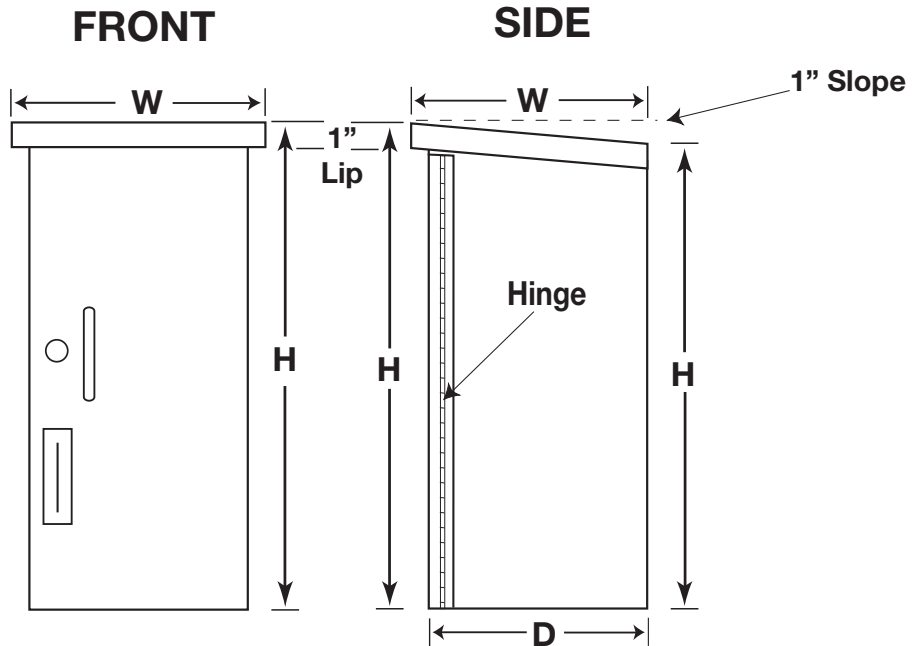

StrikeFirstUSA.com

HDOC-Heavy Duty Outdoor Fire Extinguisher Cabinets (Non-Rated)

Detail & Submittal Sheet

Construction Specifications:

Heavy Duty Outdoor Cabinet comes standard in 16 gauge **galvanized steel**. Standard finish is baked red enamel. Options include black enamel coat and stainless steel. Designed to be surface mounted and are ideal for installation in both outdoor and harsh indoor environments in non-rated applications.

- Includes weather resistive gasketing
- Full length 304 stainless steel piano hinge
- 2 roller ball catches, safety lock
- Sloped roof to facilitate drainage
- White "Fire Extinguisher" decal, "Pull Firmly to Open" decal, and stainless steel pull handle
- Option: 304 or 316** stainless steel with #4 finish
- Option: Black baked enamel

Project: _____
Specification Reference: _____
Model Number: _____ Quantity: _____
Architect: _____
Contractor: _____
Distributor: _____
Approved By: _____
Date: _____

Buy Online

* **Galvanized steel:** The preferred coated steel for use in architectural applications.
• Coated in zinc, heated to over 1000° F so iron is pulled from steel.
• Iron mixes with zinc coating, making it harder, more scratch-resistant, uniform appearance.
• Galvanized steel bonds better with paint, and it is better for welding.

** **316 SS** contains 2%-3% molybdenum, added to improve corrosion resistance to chlorides (like sea water).
304 SS has no molybdenum

✓	Mod. #	Turnback	Interior Tub Size			Overall Outside Trim		Accommodates Ext. Lbs. Size	
			W	H	D	W	H	CO2	ABC
Heavy Duty Outdoor Surface Mounted									
	HDOC-5	-							5
	HDOC-5-SS	-							5
	HDOC-10	-	11 1/2"	24"	7 3/4"	12"	25"	5	10
	HDOC-10-SS	-	11 1/2"	24"	7 3/4"	12"	25"	5	10
	HDOC-20	-	14"	28"	9"	14"	28"	10	20
	HDOC-20-SS	-	14"	28"	9"	14"	28"	10	20
	HDOC-30	-	14"	33"	9"	14"	33"	15	30
	HDOC-30-SS	-	14"	33"	9"	14"	33"	15	30

Revised 6-2020