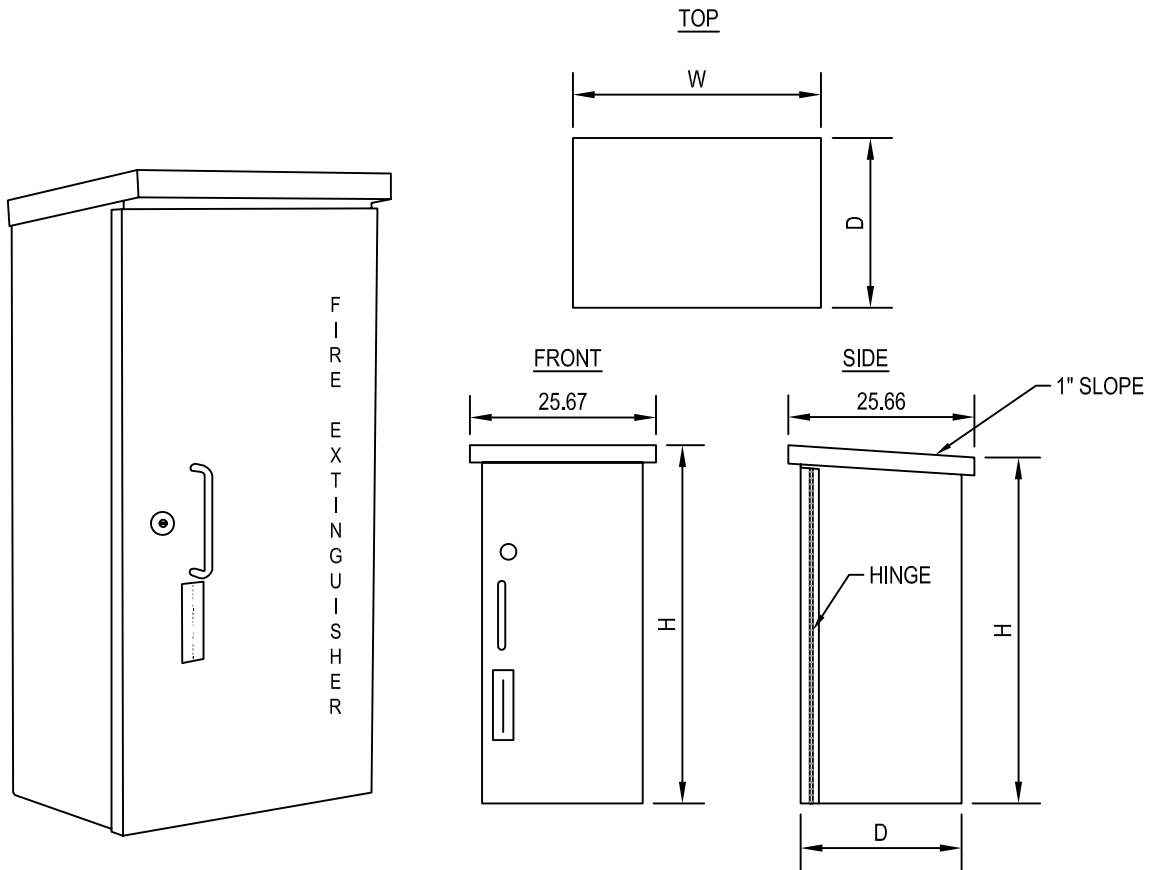

√	MOD. #	TRIM STYLE	INTERIOR TUB SIZE			OVERALL OUTSIDE TRIM DIM.		SHIPPING WEIGHT	ACCOM. EXT. SIZE
			W	H	D	W	H		
HEAVY DUTY OUTDOOR									
	HDOC-10	-	11 1/2"	24"	7 3/4"	12"	25"	30	5 & 10
	HDOC-20	-	14"	28"	9"	14"	28"	35	20
	HDOC-30	-	14"	33"	9"	14"	33"	40	30