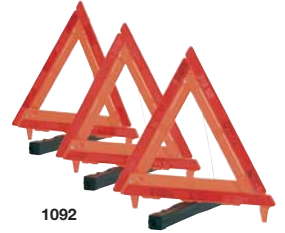

Detail & Submittal Sheet

MAG-U2-EM

CMAG-EM

M-1-EM

1092

AV100-R

AV100

REF-Collars

1005 28"
1002 18"

Sentry Guard Post (SGP)

✓	Model Number	Description
Emergency Lighting		
	MAG-U2-EM	LED Exit Sign-Red Lettering and White Body
	CMAG-EM	LED Exit Emergency Light-Red Lettering and White Body
	M-1	M-1 Emergency Lighting Unit-White
Safety Vests and Traffic Control		
	AV100-R	ReflectORIZED Safety Vest
	AV100	Heavy-Duty Safety Vest
	1005	Standard Traffic Cones- 25"
	1002	Standard Traffic Cones- 18"
	1092	Pyraflare Emergency Warning Triangle
Safety Guards		
	SGP	Sentry Guard Post-Yellow (optional colors available)
	CHAIN-17-B	2" Heavy duty black plastic chain-17'
	CHAIN-100-B	2" Heavy duty black plastic chain-100'